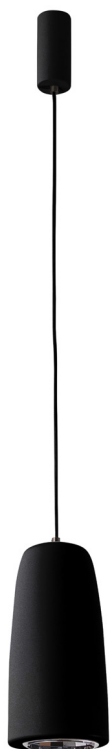

# HIND RABII

LIGHTING STUDIO

**ICE LADY**  
Design by Hind Rabii, 2015

<b>Shape</b>		
		
<b>Black</b>	<b>Green</b>	<b>Orange</b>

<b>Inner reflector</b>	
	
<b>Carbon</b>	<b>Copper</b>

<b>Mounting</b>	Pendant	<b>Dimmable</b>	Yes (TRIAC, trailing edge)	<b>Marking</b>	CE IP20 F
<b>Environment</b>	indoor	<b>Source</b>	Included	<b>Weight</b>	1,4kgs
<b>Lampshade</b>	Aluminium		led 8w 2700K 800lm	<b>Cord lenght</b>	2000mm adjustable ; other length on request.
<b>Frame</b>	Cord & Metal	<b>Voltage</b>	220-250V		

**PHASE-CUT DIMMING : STANDARD**

All our products are delivered and tested with analog phase-cut dimming capability.

**DALI : ON REQUEST**

For most situations phase-cut dimming is the right way but for new projects for your modern home or for hospitality projects you may need the digital standard DALI.