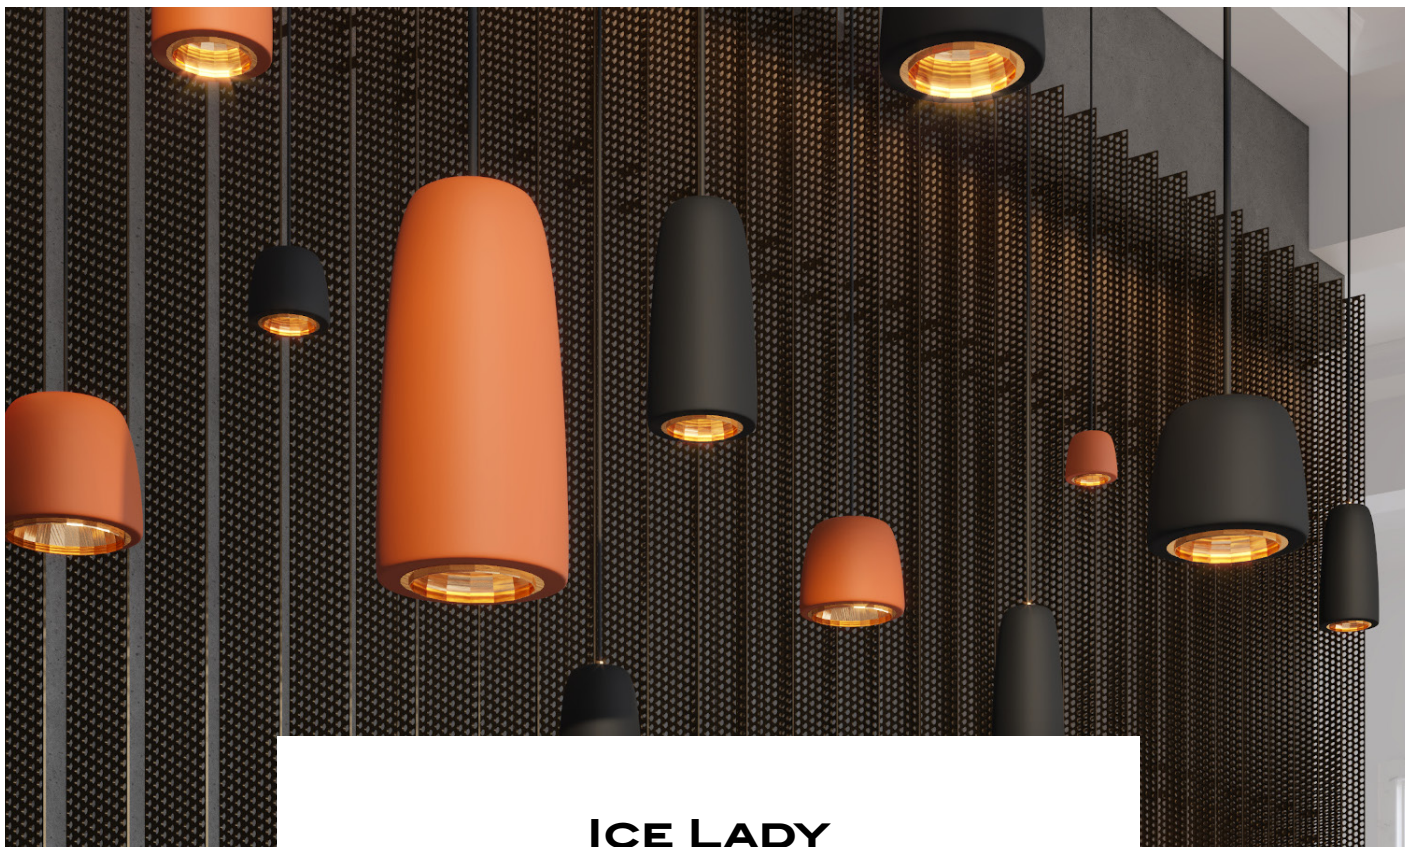

# HIND RABII

LIGHTING STUDIO

**ICE LADY**  
Design by Hind Rabii, 2015

<b>Shape</b>		
		
<b>Black</b>	<b>Green</b>	<b>Orange</b>

<b>Inner reflector</b>	
	
<b>Carbon</b>	<b>Copper</b>

<b>Mounting</b>	Pendant	<b>Dimmable</b>	Yes (TRIAC, trailing edge)	<b>Marking</b>	CE IP20 F
<b>Environment</b>	indoor	<b>Source</b>	Included	<b>Weight</b>	1,4kgs
<b>Lampshade</b>	Aluminium		led 8w 2700K 800lm	<b>Cord lenght</b>	2000mm adjustable ; other length on request.
<b>Frame</b>	Cord & Metal	<b>Voltage</b>	220-250V		