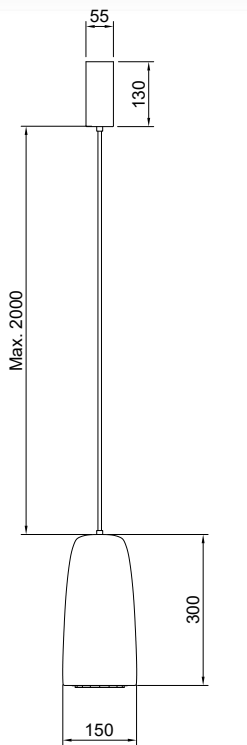

# HIND RABII

LIGHTING STUDIO

**ICE LADY**  
Design by Hind Rabii, 2015

<b>Shape</b>		
		
<b>Black</b>	<b>Green</b>	<b>Orange</b>

<b>Inner reflector</b>	
	
<b>Carbon</b>	<b>Copper</b>

<b>Mounting</b>	Pendant	<b>Dimmable</b>	Yes (TRIAC, trailing edge)	<b>Marking</b>	CE IP20 F
<b>Environment</b>	indoor	<b>Source</b>	Included	<b>Weight</b>	1,4kgs
<b>Lampshade</b>	Aluminium		led 8w 2700K 800lm	<b>Cord lenght</b>	2000mm adjustable ; other length on request.
<b>Frame</b>	Cord & Metal	<b>Voltage</b>	220-250V		